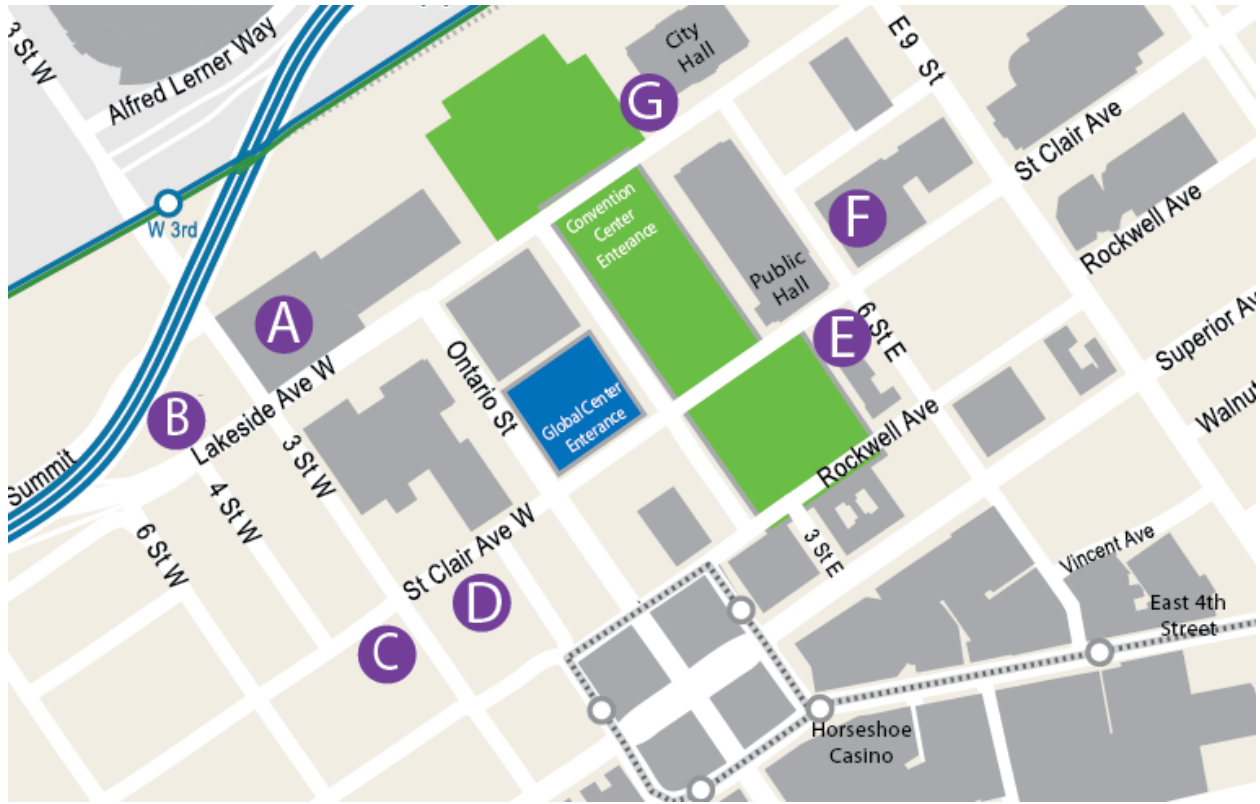

Parking Map

[Table of Contents](#)

*Rates and availability are subject to change

Location	Rate (Varies)	Capacity	Hours	Address	Phone	Type
A Huntington Park Garage	$8 - $10	1,200	Mon - Sun/24hr.	1141 West 3rd St.	216.443.2141	Indoor
B Cuyahoga County Courthouse Square	$10 - $20	80	Mon - Thur/8am - 6pm Fri/8am - 12am Sat/5pm - 12am	310 West Lakeside Ave.	216.443.2141	Outdoor
C Shaia's Parking	$10 - $15	200	Mon - Sun/24hr.	409 West St. Clair Ave.	216.348.0357	Outdoor
D ABM Parking Services	$5 - $11	600	Mon-Fri/6am - 10pm Sat-Sun/Closed (Call for arrangements)	1402 West 3rd. St.	216.621.3340	Indoor
E Memorial Plaza	$8 - $25	392	Mon-Sun/24hr.	384 St. Clair Ave.	216.736.7064	Indoor
F ABM AECOM Garage	$5 - $12	150	Mon-Fri/6am-9pm Sat-Sun/Closed (Call for arrangements)	1301 East 6th St.	216.623.4918	Indoor
G Willard Park Garage	$8 - $10	400	Mon-Fri/5am-11pm Sat-Sun/Closed (Call for arrangements)	406 East Lakeside Ave.	216.664.2711	Indoor